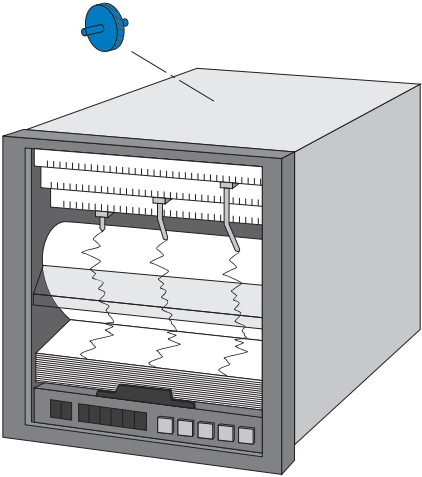

APPLICATIONS POTENTIOMETERS

● Safety system for power shovel

● For scales

● For drafting machines and NC machines

● For level control

● For arm angle detection for cranes

APPLICATIONS

POTENTIOMETERS

● Pen drive control of chart recorders

● Tension control of tension devices

● Analog comparator setting

● Standard voltage generator setting