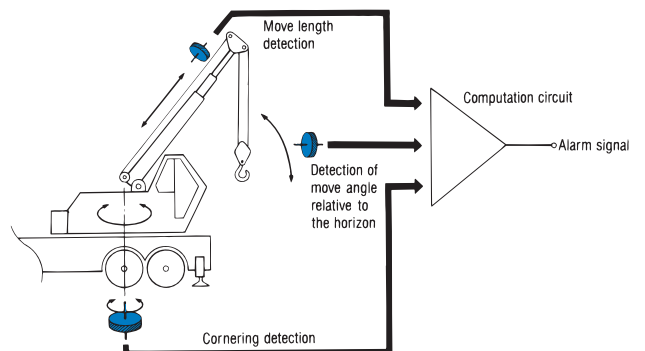

APPLICATIONS POTENTIOMETERS

● Safety system for power shovel

● For scales

● For drafting machines and NC machines

● For level control

● For arm angle detection for cranes

APPLICATIONS

POTENTIOMETERS

● Pen drive control of chart recorders

● Tension control of tension devices

● Analog comparator setting

● Standard voltage generator setting