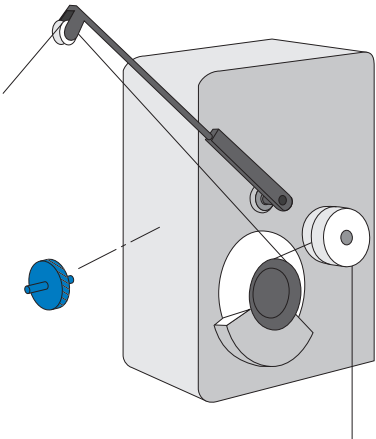

APPLICATIONS POTENTIOMETERS

● Safety system for power shovel

● For scales

● For drafting machines and NC machines

● For level control

● For arm angle detection for cranes

APPLICATIONS

POTENTIOMETERS

● Pen drive control of chart recorders

● Tension control of tension devices

● Analog comparator setting

● Standard voltage generator setting