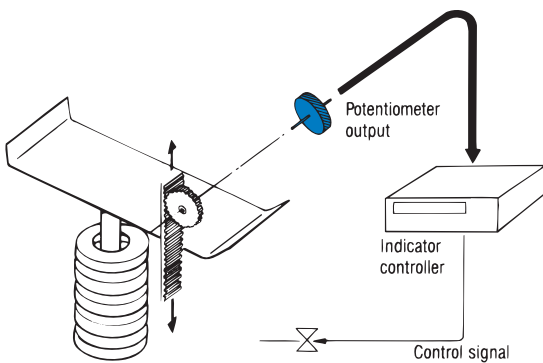

APPLICATIONS POTENTIOMETERS

● Safety system for power shovel

● For scales

● For drafting machines and NC machines

● For level control

● For arm angle detection for cranes

APPLICATIONS

POTENTIOMETERS

● Pen drive control of chart recorders

● Tension control of tension devices

● Analog comparator setting

● Standard voltage generator setting