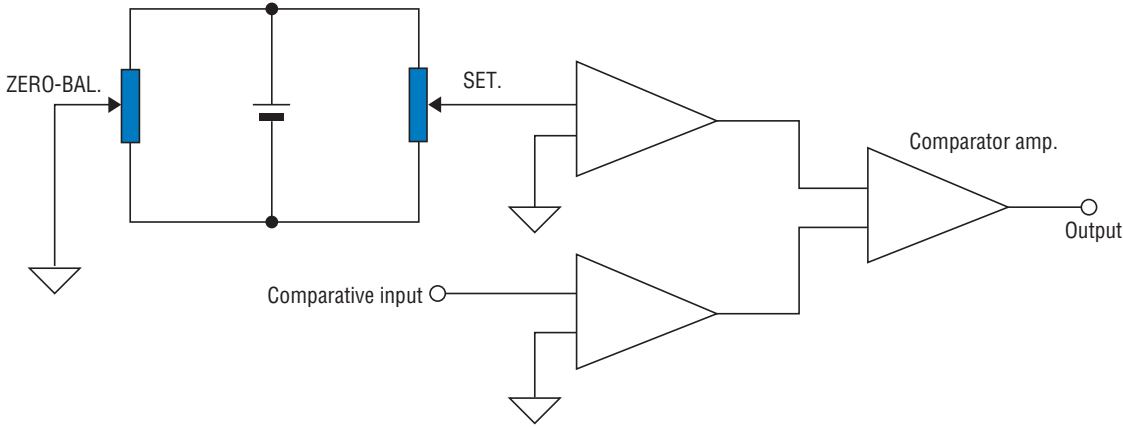

APPLICATIONS POTENTIOMETERS

● Safety system for power shovel

● For scales

● For drafting machines and NC machines

● For level control

● For arm angle detection for cranes

APPLICATIONS

POTENTIOMETERS

● Pen drive control of chart recorders

● Tension control of tension devices

● Analog comparator setting

● Standard voltage generator setting