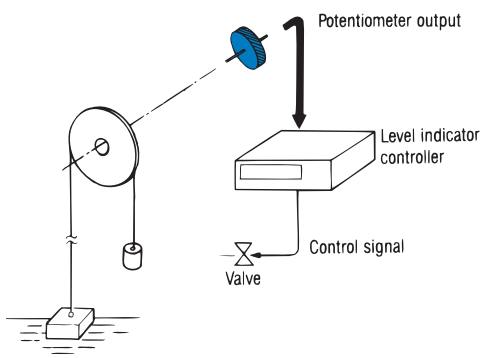

APPLICATIONS POTENTIOMETERS

● Safety system for power shovel

● For scales

● For drafting machines and NC machines

● For level control

● For arm angle detection for cranes

APPLICATIONS

POTENTIOMETERS

● Pen drive control of chart recorders

● Tension control of tension devices

● Analog comparator setting

● Standard voltage generator setting