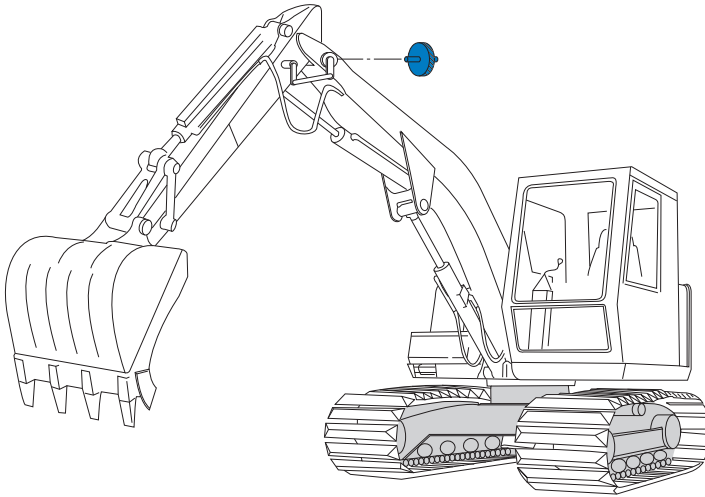

APPLICATIONS POTENTIOMETERS

● Safety system for power shovel

● For scales

● For drafting machines and NC machines

● For level control

● For arm angle detection for cranes

APPLICATIONS

POTENTIOMETERS